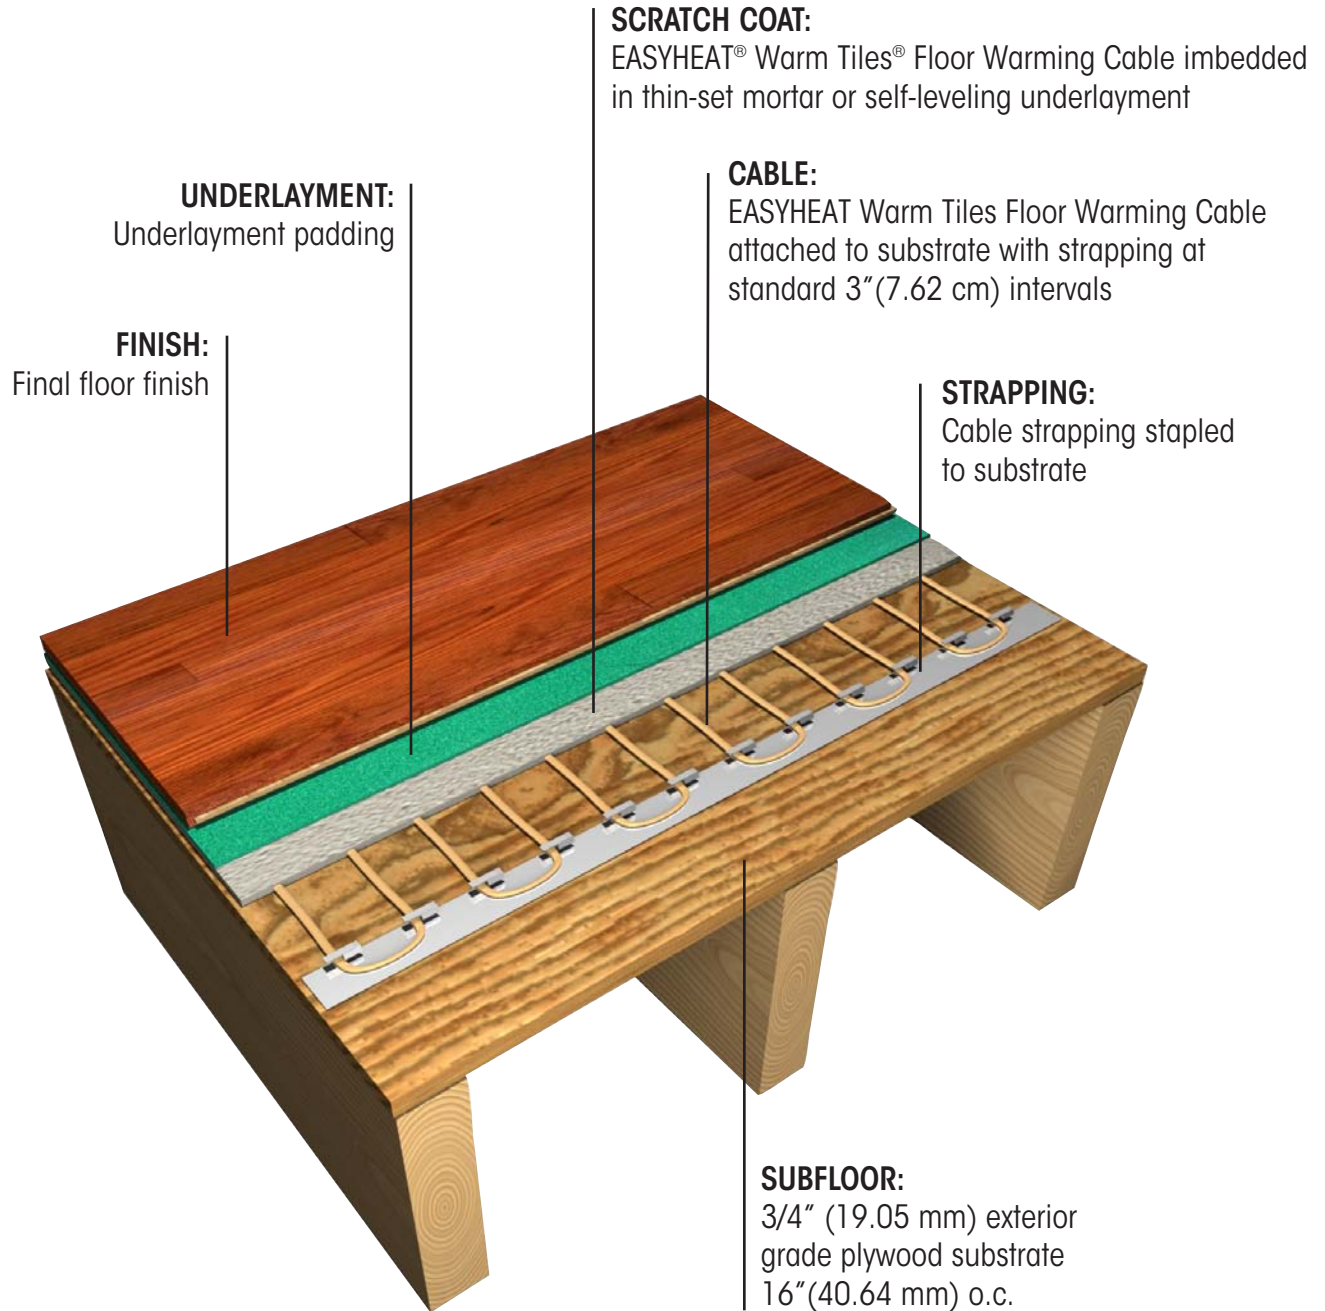

Warm Tiles®
Floor Warming Cable System

Engineered, Floating Wood Floor Over Plywood

EASYHEAT®
Warming Your World

www.warmtiles.com

©2007 EASYHEAT® EASYHEAT, Warm Tiles, Sno*Melter, Freeze Free, SR Trace, Deep Heat are Registered Trademarks of EASYHEAT Inc.
45100-004 REV.1